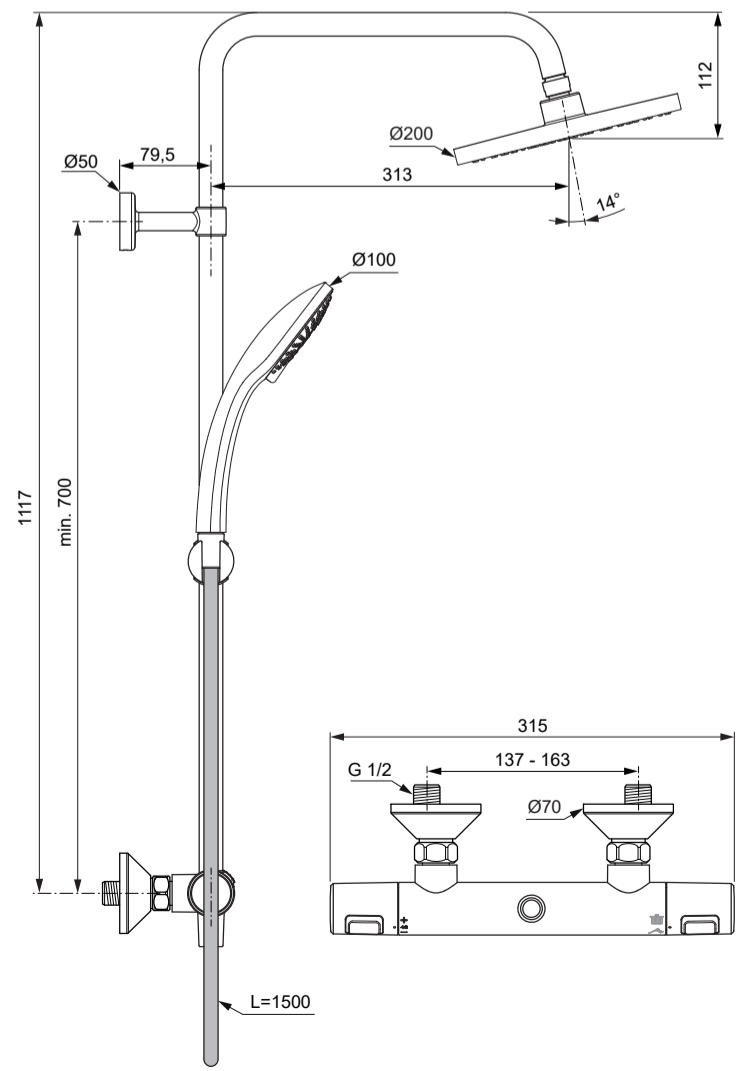

Ideal Standard International NV
Corporate Village - Gent Building
Da Vincilaan 2
1935 Zaventem
Belgium

www.idealstandardinternational.com